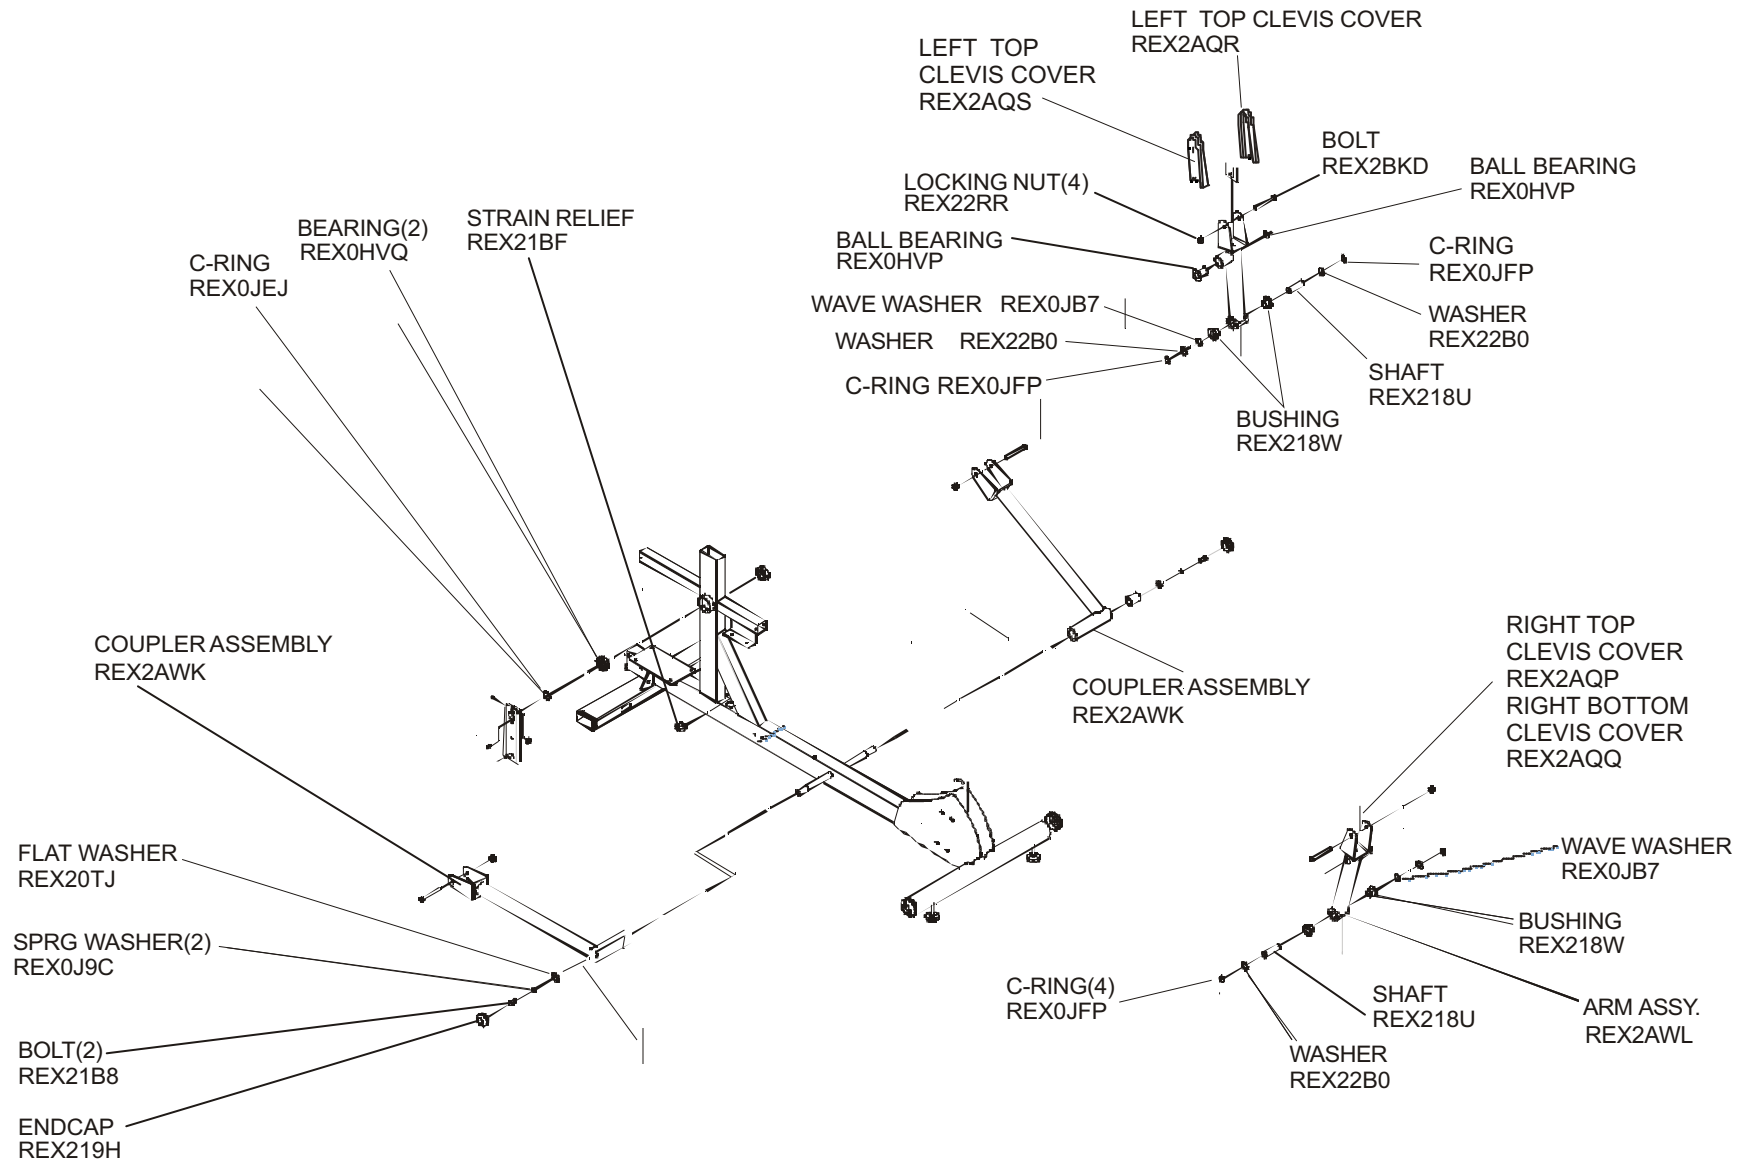

**LF Cross-Trainer**  
**General Assembly**

**X35-0000-01**

**120V Dom. Eng/Eng**

HARDWARE BAG: REX2AZ8  
TOUCH UP PAINT: 7967401  
RECEIVER: REX21PV  
TRANSMITTER: REX2B95

**LF Cross-Trainer  
Movement Arms and Hardware**

**X35-0000-01**

**120V Dom. Eng/Eng**

**LF Cross-Trainer**  
**Pedal Arms and Hardware**

**X35-0000-01**

**120V Dom. Eng/Eng**

**LF Cross-Trainer**  
**Rear Components**

X35-0000-01

120V Dom. Eng/Eng

**LF Cross-Trainer**  
**Console, Upright & User Arm Components**

**X35-0000-01**

**120V Dom. Eng/Eng**

RIGHT CONSOLE  
MAST COVER (NOT SHOWN)  
REX2AQ1  
LEFT CONSOLE  
MAST COVER (NOT SHOWN)  
REX2AQ6  
MAST COVER SCREWS (3)  
REX0K4S

**LF Cross-Trainer  
Block Diagram**

**X35-0000-01**

**120V Dom. Eng/Eng**