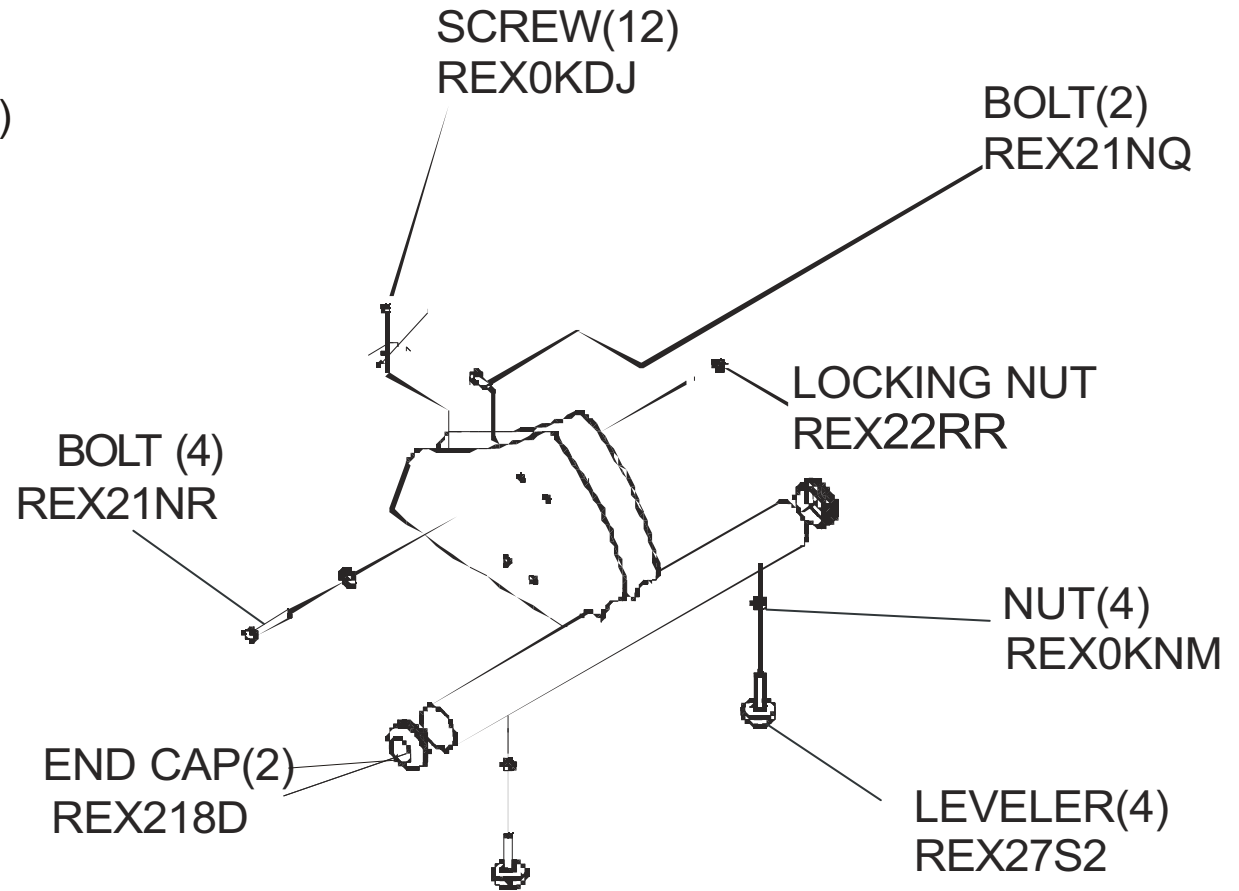

**LF Cross-Trainer**  
**General Assembly**

**X35-0000-01**

**120V Dom. Eng/Eng**

HARDWARE BAG: REX2AZ8  
TOUCH UP PAINT: 7967401  
RECEIVER: REX21PV  
TRANSMITTER: REX2B95

**LF Cross-Trainer  
Movement Arms and Hardware**

**X35-0000-01**

**120V Dom. Eng/Eng**

**LF Cross-Trainer**  
**Pedal Arms and Hardware**

**X35-0000-01**

**120V Dom. Eng/Eng**

**LF Cross-Trainer**  
**Rear Components**

X35-0000-01

120V Dom. Eng/Eng

**LF Cross-Trainer**  
**Console, Upright & User Arm Components**

**X35-0000-01**

**120V Dom. Eng/Eng**

RIGHT CONSOLE  
MAST COVER (NOT SHOWN)  
REX2AQ1  
LEFT CONSOLE  
MAST COVER (NOT SHOWN)  
REX2AQ6  
MAST COVER SCREWS (3)  
REX0K4S