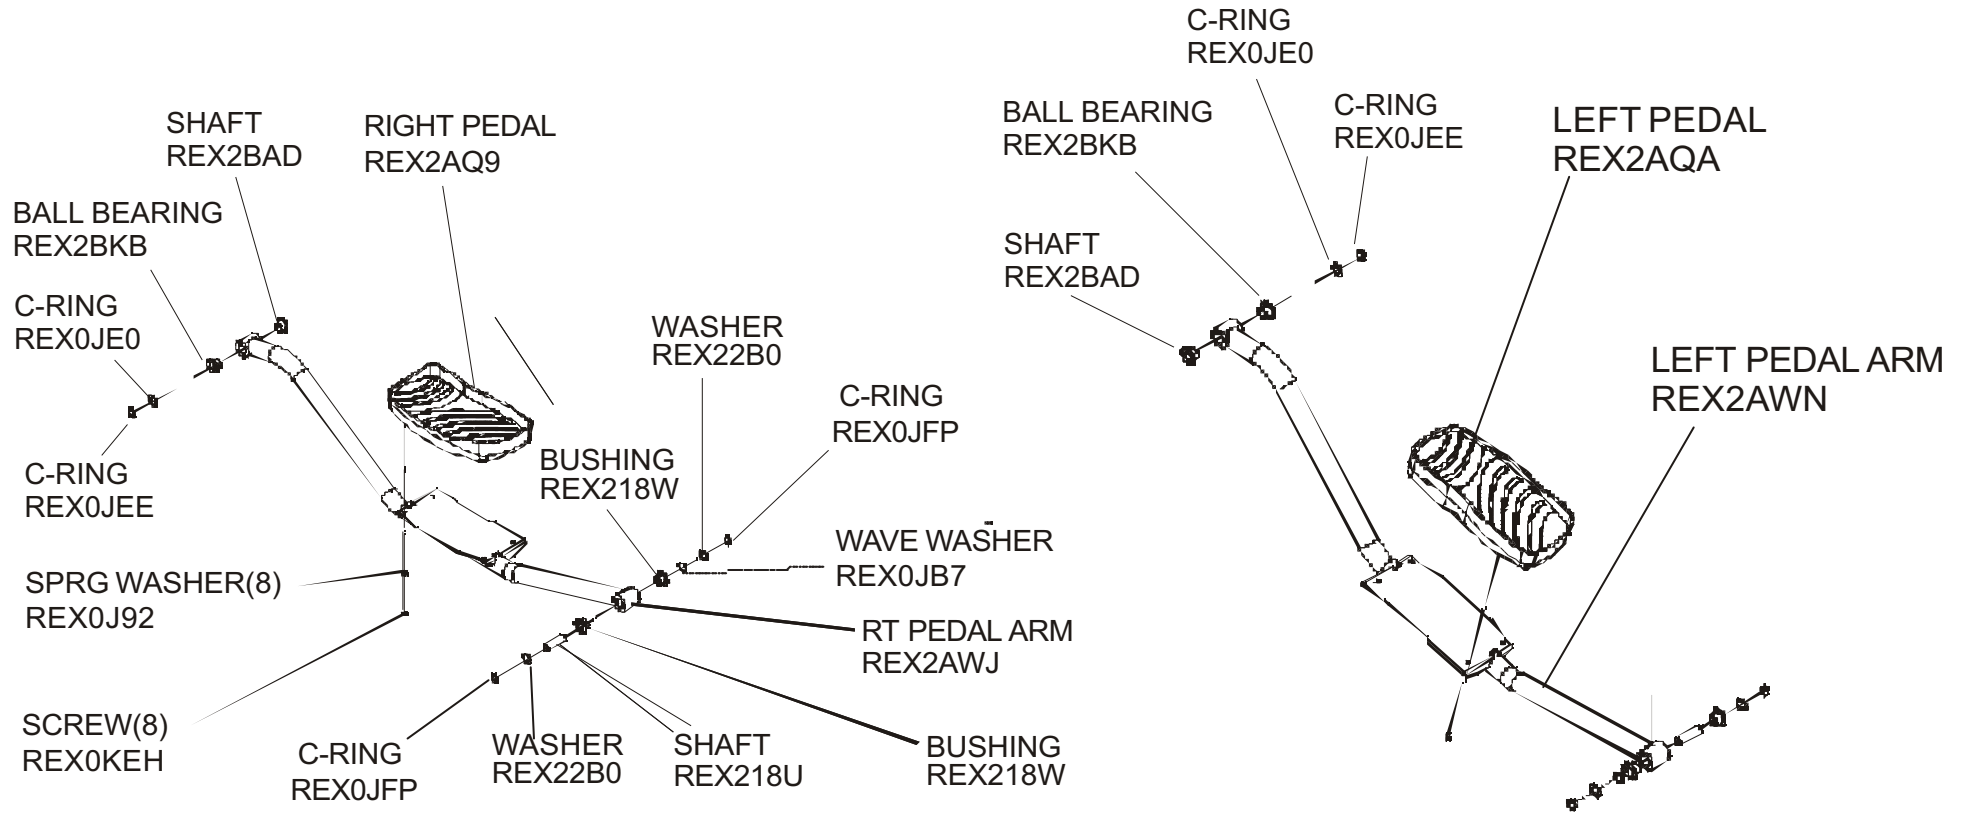

**LF Cross-Trainer**  
**General Assembly**

**X35-0000-01**

**120V Dom. Eng/Eng**

HARDWARE BAG: REX2AZ8  
TOUCH UP PAINT: 7967401  
RECEIVER: REX21PV  
TRANSMITTER: REX2B95

**LF Cross-Trainer  
Movement Arms and Hardware**

**X35-0000-01**

**120V Dom. Eng/Eng**

**LF Cross-Trainer**  
**Pedal Arms and Hardware**

**X35-0000-01**

**120V Dom. Eng/Eng**

**LF Cross-Trainer**  
**Rear Components**

X35-0000-01

120V Dom. Eng/Eng

**LF Cross-Trainer**  
**Console, Upright & User Arm Components**

**X35-0000-01**

**120V Dom. Eng/Eng**

RIGHT CONSOLE  
MAST COVER (NOT SHOWN)  
REX2AQ1  
LEFT CONSOLE  
MAST COVER (NOT SHOWN)  
REX2AQ6  
MAST COVER SCREWS (3)  
REX0K4S