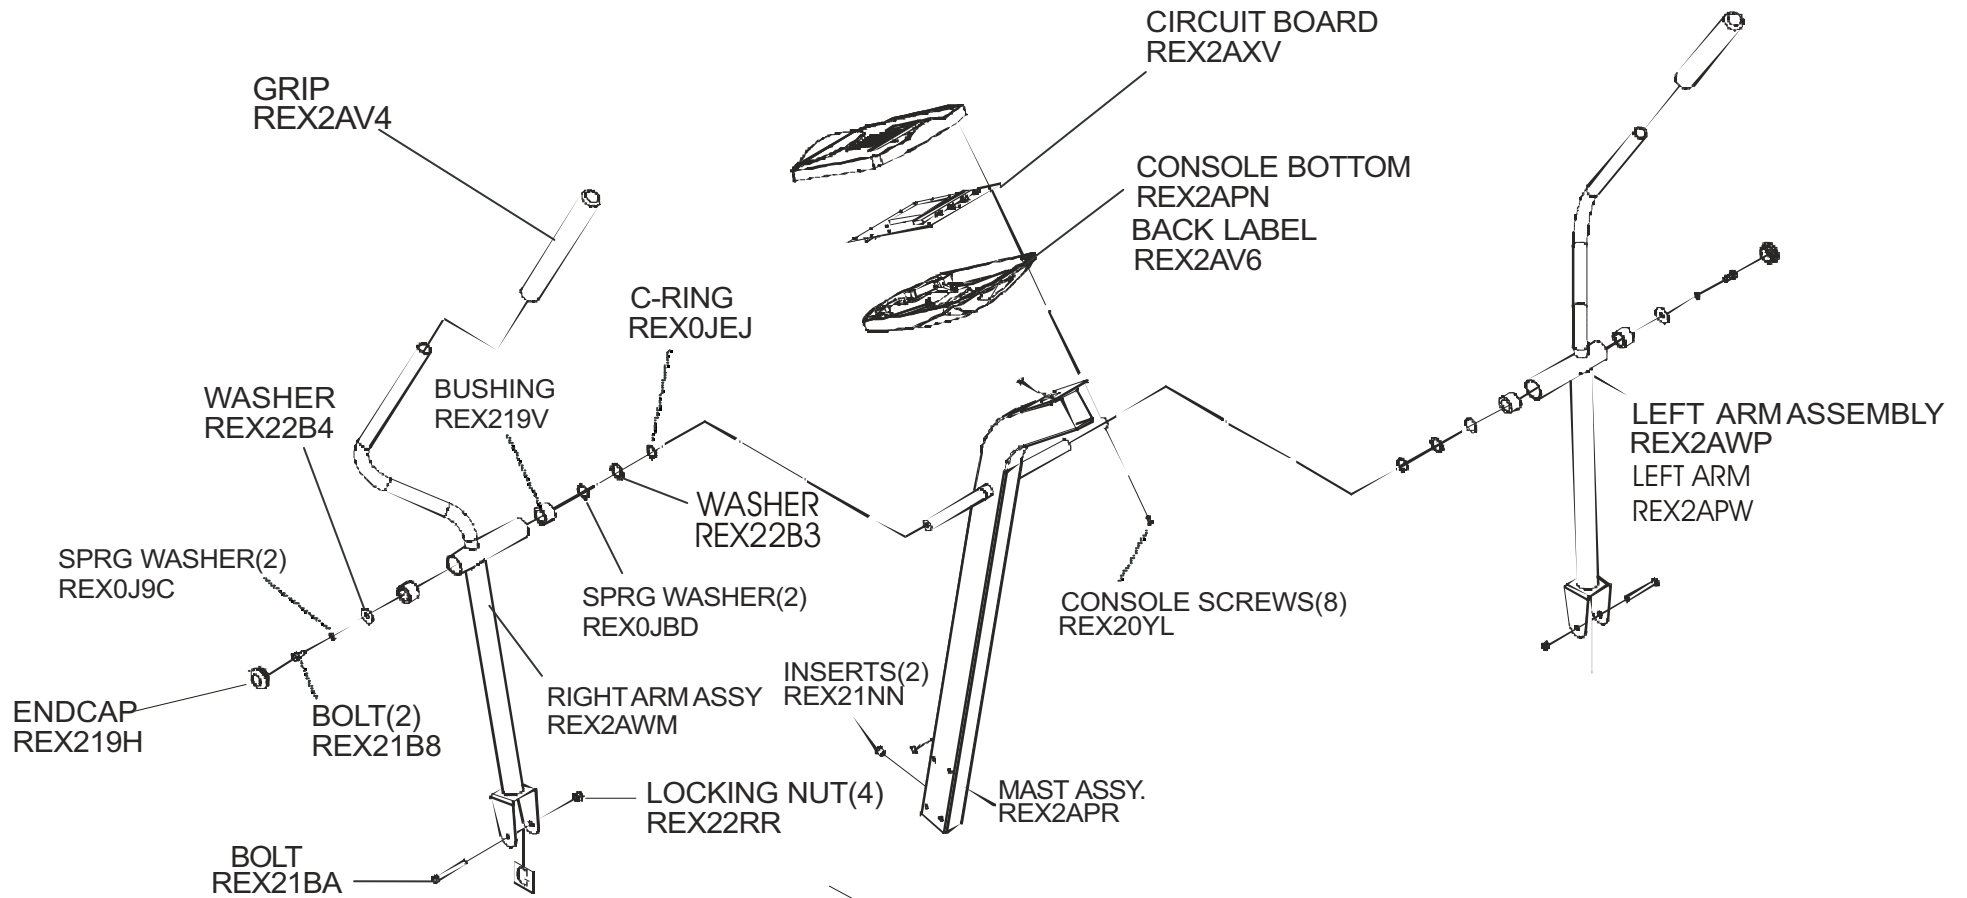

**X35-0000-01**

**120V Dom. Eng/Eng**

**LF Cross-Trainer**  
**Pedal Arms and Hardware**

**X35-0000-01**

**120V Dom. Eng/Eng**

**LF Cross-Trainer**  
**Rear Components**

X35-0000-01

120V Dom. Eng/Eng

**LF Cross-Trainer**  
**Console, Upright & User Arm Components**

**X35-0000-01**

**120V Dom. Eng/Eng**

RIGHT CONSOLE  
MAST COVER (NOT SHOWN)  
REX2AQ1  
LEFT CONSOLE  
MAST COVER (NOT SHOWN)  
REX2AQ6  
MAST COVER SCREWS (3)  
REX0K4S

**LF Cross-Trainer  
Block Diagram**

**X35-0000-01**

**120V Dom. Eng/Eng**