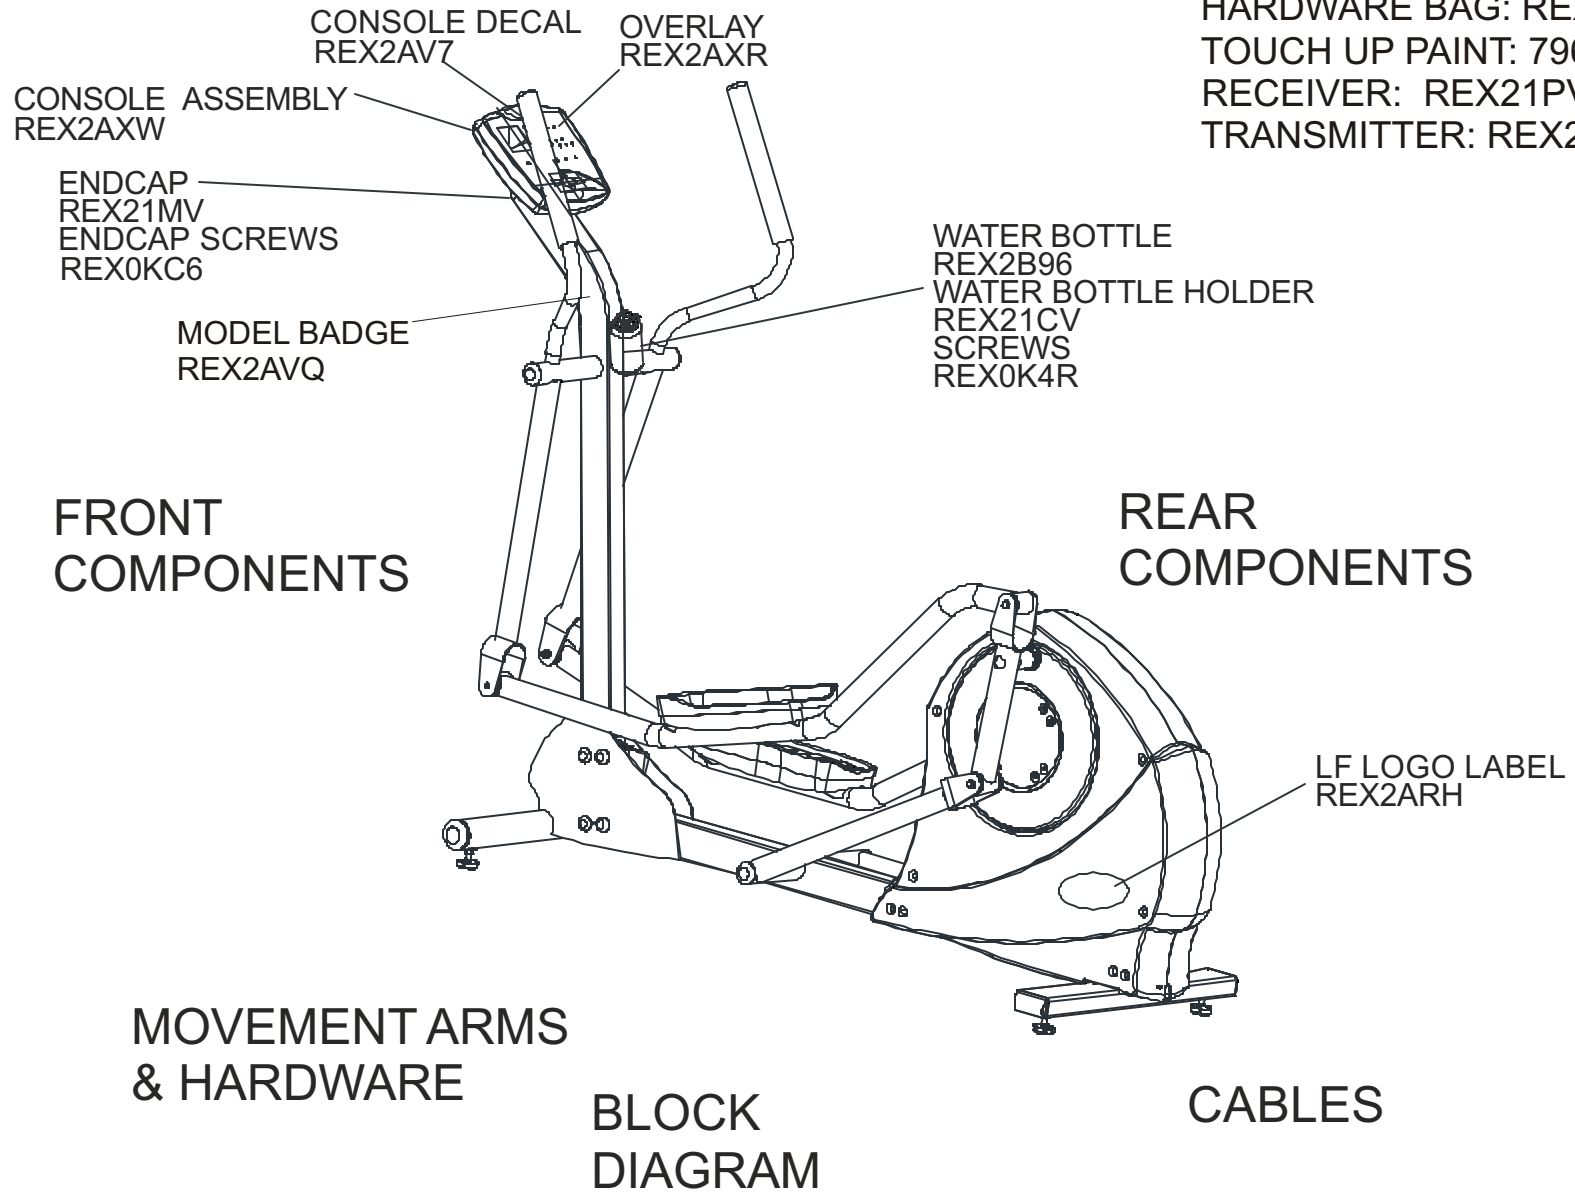

**LF Cross-Trainer**  
**General Assembly**

**X35-0000-01**

**120V Dom. Eng/Eng**

HARDWARE BAG: REX2AZ8  
TOUCH UP PAINT: 7967401  
RECEIVER: REX21PV  
TRANSMITTER: REX2B95

**LF Cross-Trainer  
Movement Arms and Hardware**

**X35-0000-01**

**120V Dom. Eng/Eng**

**LF Cross-Trainer**  
**Pedal Arms and Hardware**

**X35-0000-01**

**120V Dom. Eng/Eng**

**LF Cross-Trainer**  
**Rear Components**

X35-0000-01

120V Dom. Eng/Eng

**LF Cross-Trainer**  
**Console, Upright & User Arm Components**

**X35-0000-01**

**120V Dom. Eng/Eng**

RIGHT CONSOLE  
MAST COVER (NOT SHOWN)  
REX2AQ1  
LEFT CONSOLE  
MAST COVER (NOT SHOWN)  
REX2AQ6  
MAST COVER SCREWS (3)  
REX0K4S