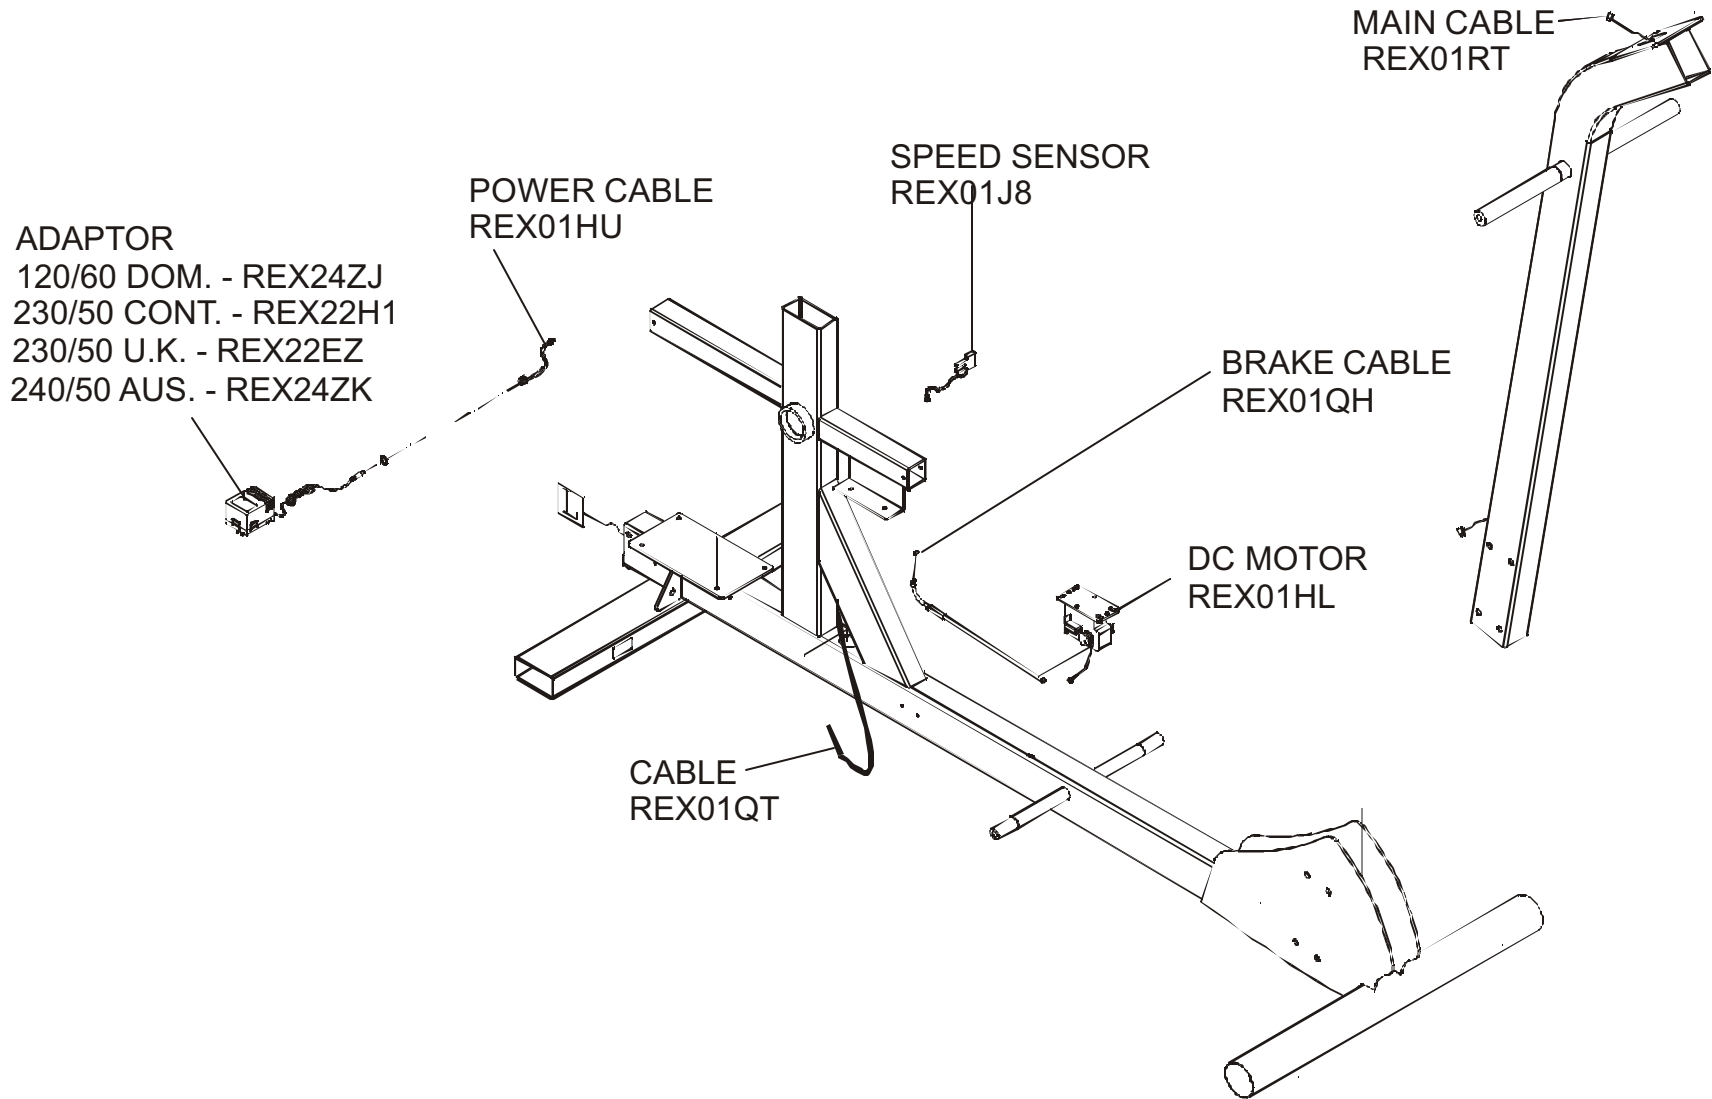

**LF Cross-Trainer**  
**Console, Upright & User Arm Components**

**X35-0000-01**

**120V Dom. Eng/Eng**

RIGHT CONSOLE  
MAST COVER (NOT SHOWN)  
REX2AQ1  
LEFT CONSOLE  
MAST COVER (NOT SHOWN)  
REX2AQ6  
MAST COVER SCREWS (3)  
REX0K4S