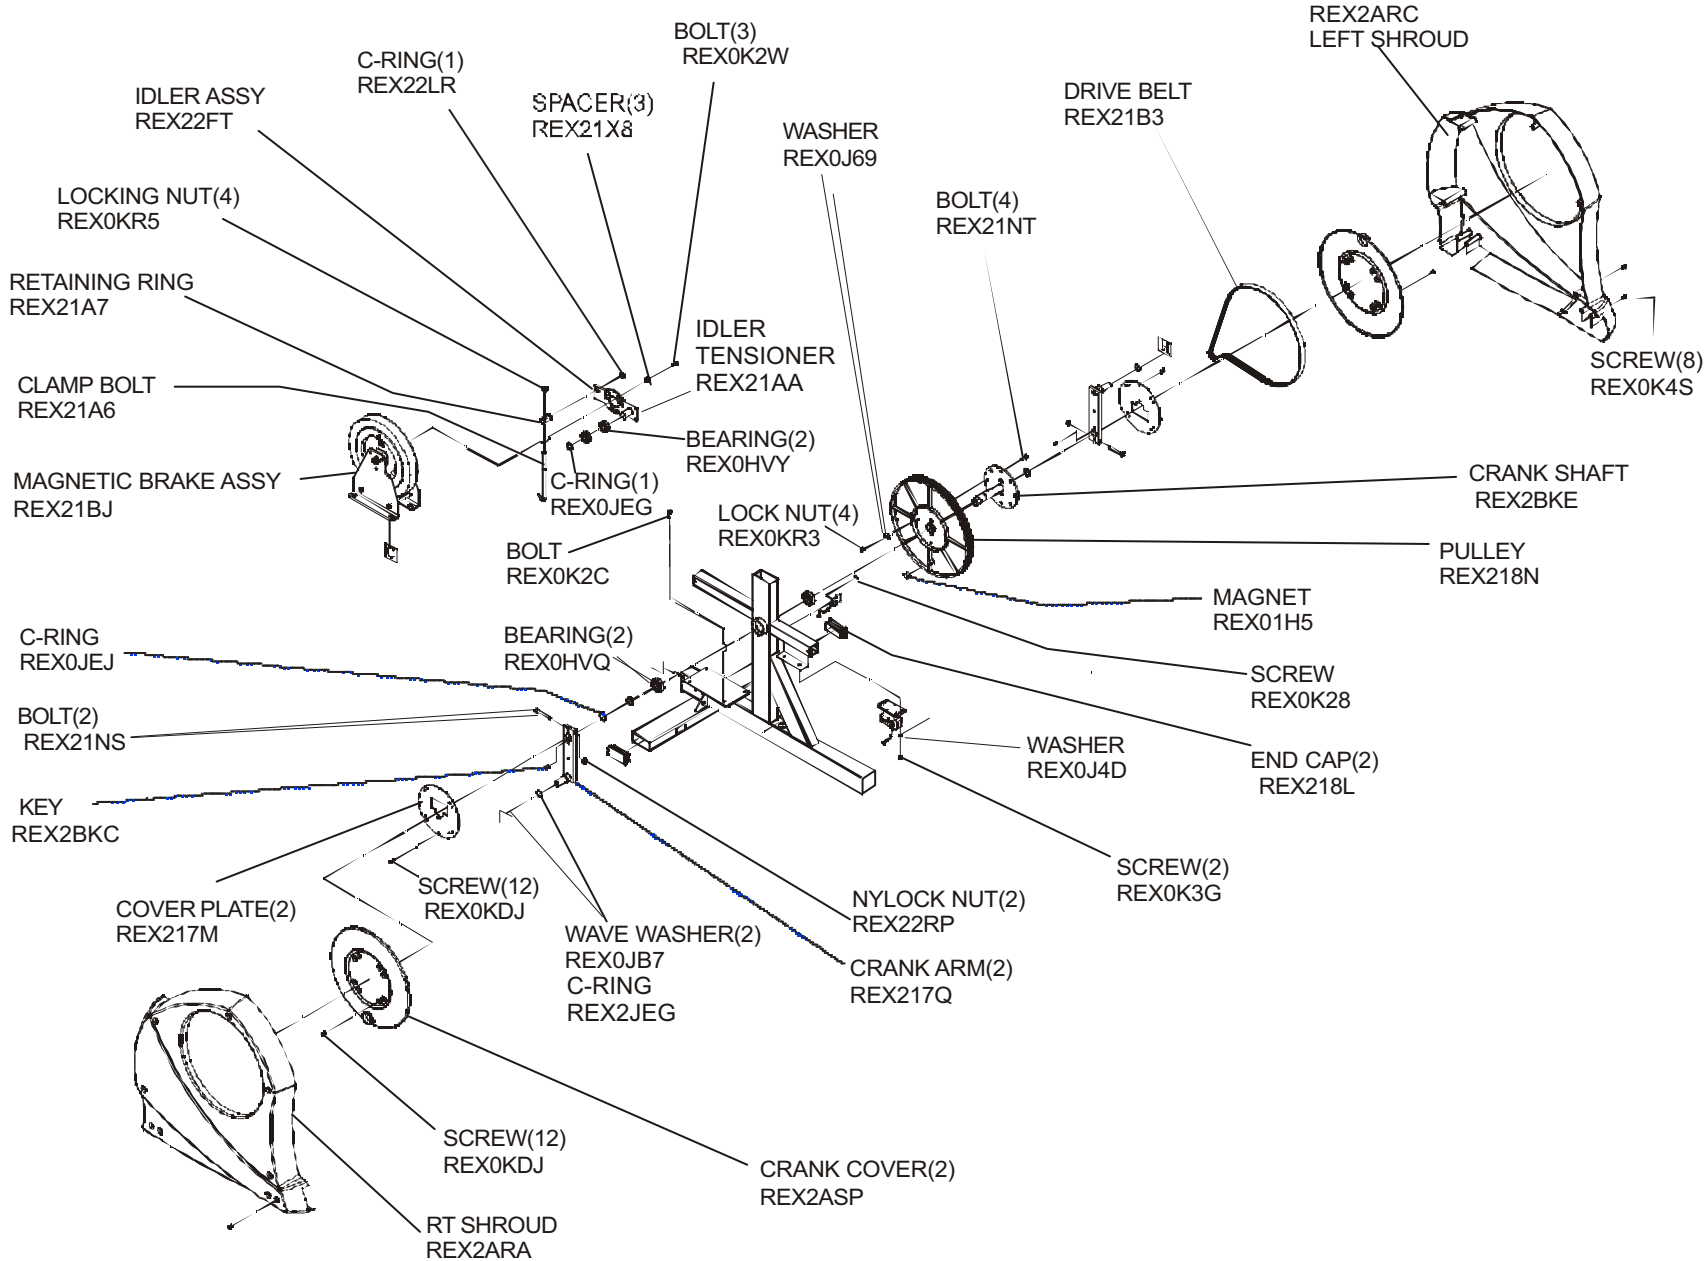

**X35-0000-01**

**120V Dom. Eng/Eng**

**LF Cross-Trainer**  
**Pedal Arms and Hardware**

**X35-0000-01**

**120V Dom. Eng/Eng**

**LF Cross-Trainer**  
**Rear Components**

X35-0000-01

120V Dom. Eng/Eng

**LF Cross-Trainer**  
**Console, Upright & User Arm Components**

**X35-0000-01**

**120V Dom. Eng/Eng**

RIGHT CONSOLE  
MAST COVER (NOT SHOWN)  
REX2AQ1  
LEFT CONSOLE  
MAST COVER (NOT SHOWN)  
REX2AQ6  
MAST COVER SCREWS (3)  
REX0K4S